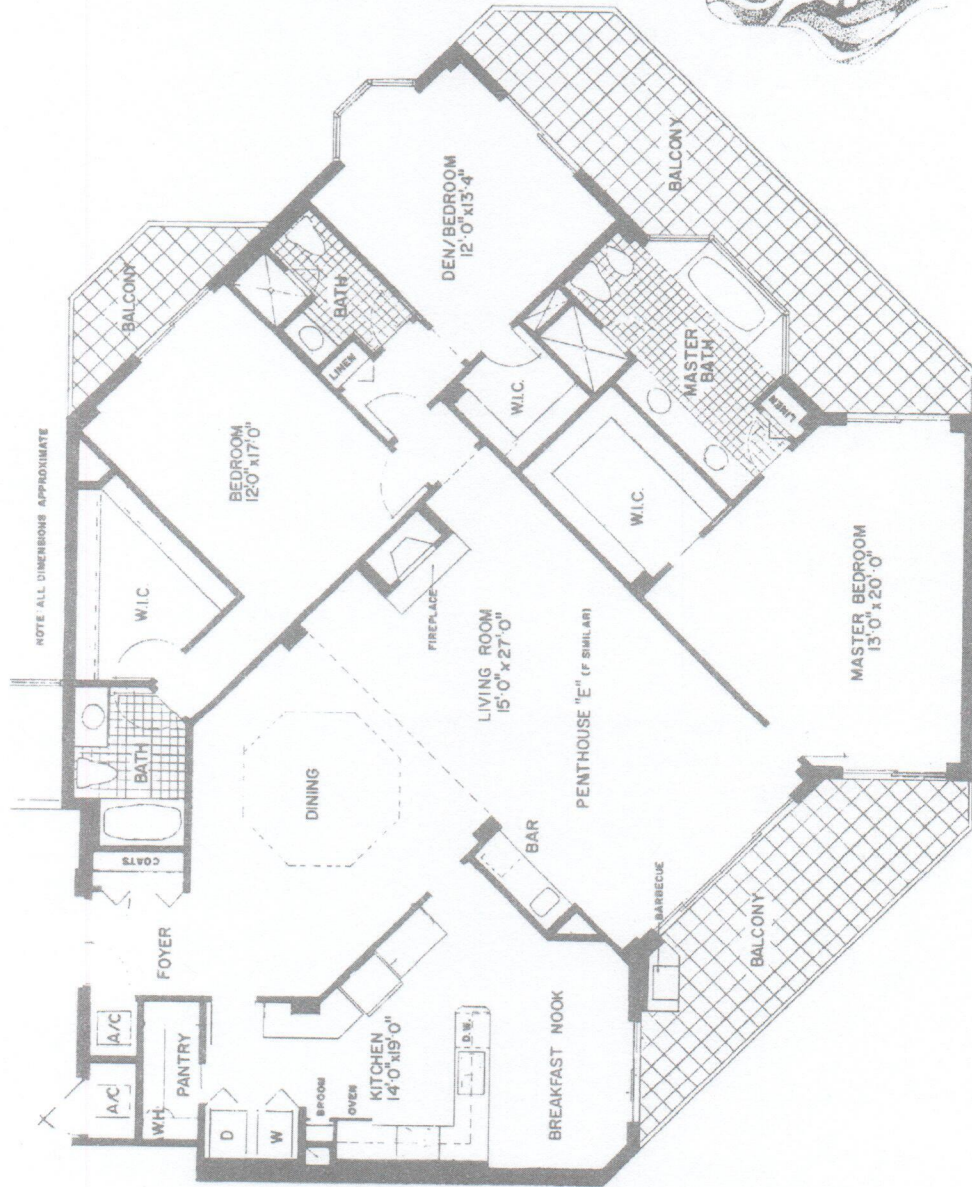

Duchess

MARCO ISLAND

PENTHOUSE E