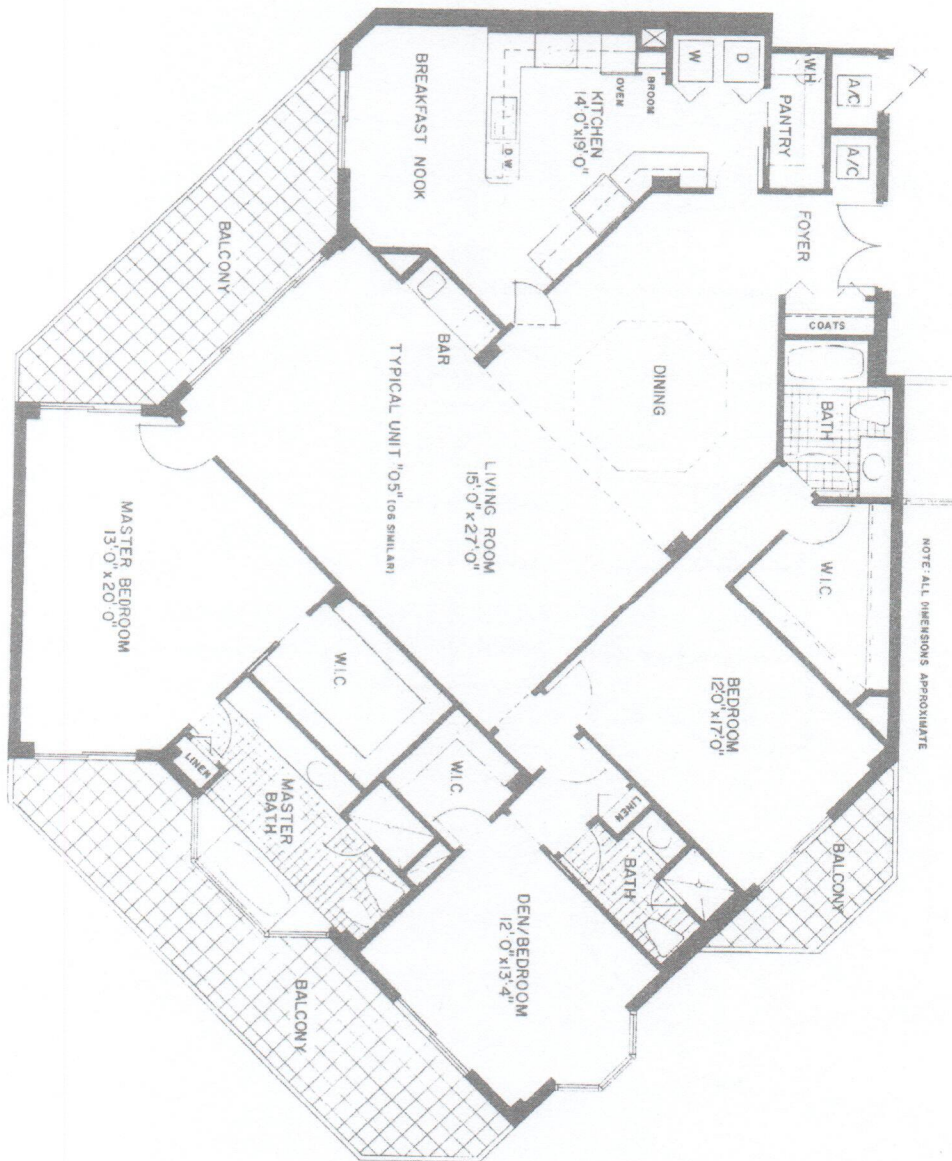

Durhess

MARCO ISLAND

Beach

APARTMENT 05 and 06