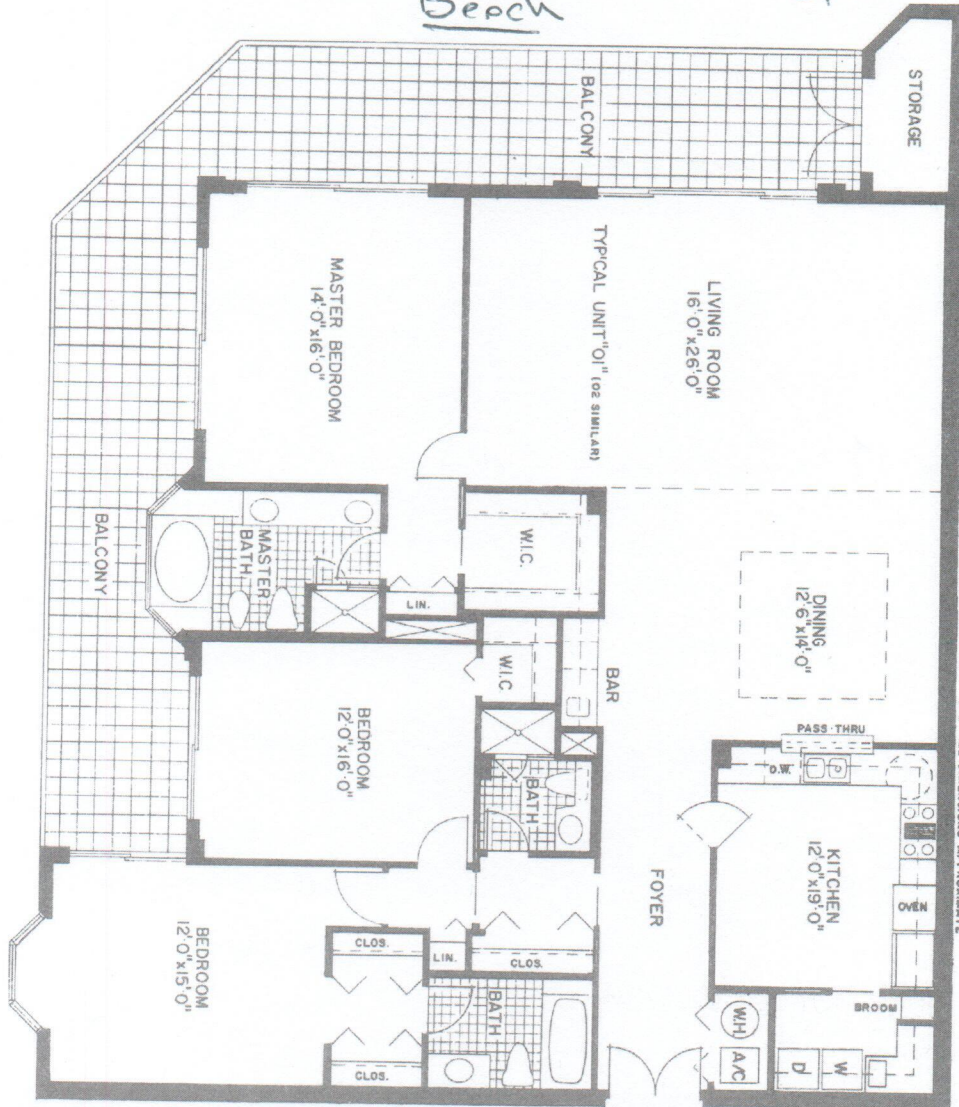

# Duchess

MARCO ISLAND

Beach

TYPICAL FLOOR PLAN

# Bucness

MARCO ISLAND

Beach

01 & 02

Front Units  
3 Bedroom / 3 Bath  
2,075 sq. ft.

NOTE: ALL DIMENSIONS APPROXIMATE

APARTMENT 01 and 02

# Duchess

MARCO ISLAND

03 & 04 units  
2 Bedroom 2 1/2 Bath  
1,664 sq. ft  
Beach

APARTMENT 03 and 04

05 & 06 units  
3 Bedroom 3 Bath  
2450 sq. ft.