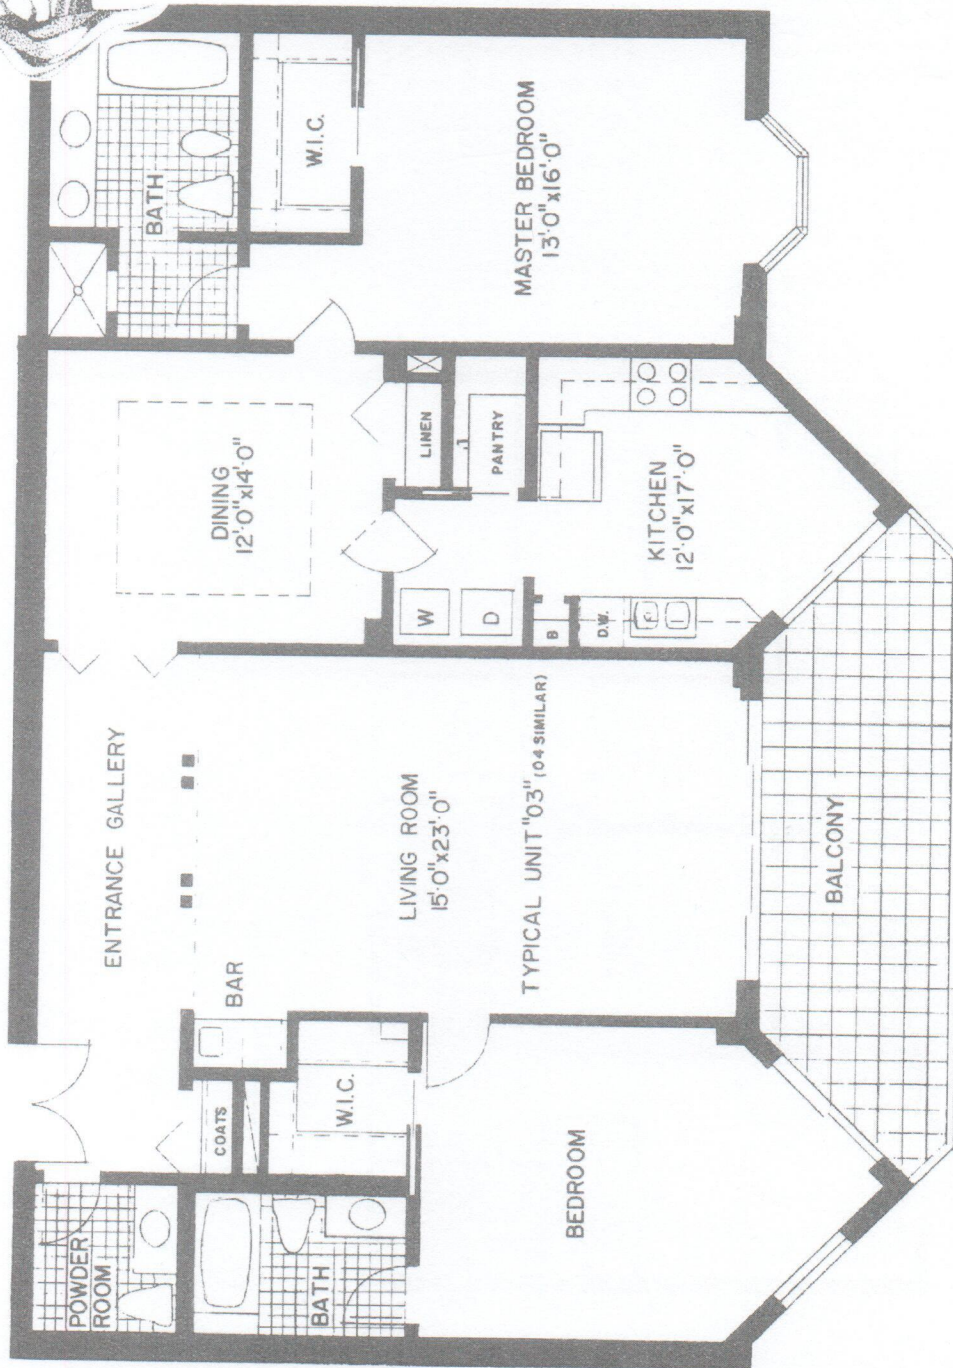

# Duchess

MARCO ISLAND

Beach

TYPICAL FLOOR PLAN

# Bucness

MARCO ISLAND

Beach

01 & 02

Front Units  
3 Bedroom / 3 Bath  
2,075 sq. ft.

NOTE: ALL DIMENSIONS APPROXIMATE

APARTMENT 01 and 02

# Duchess

MARCO ISLAND

03 & 04 units  
2 Bedroom 2 1/2 Bath  
1,664 sq. ft  
Beach

APARTMENT 03 and 04

05 & 06 units  
3 Bedroom 3 Bath  
2450 sq. ft.