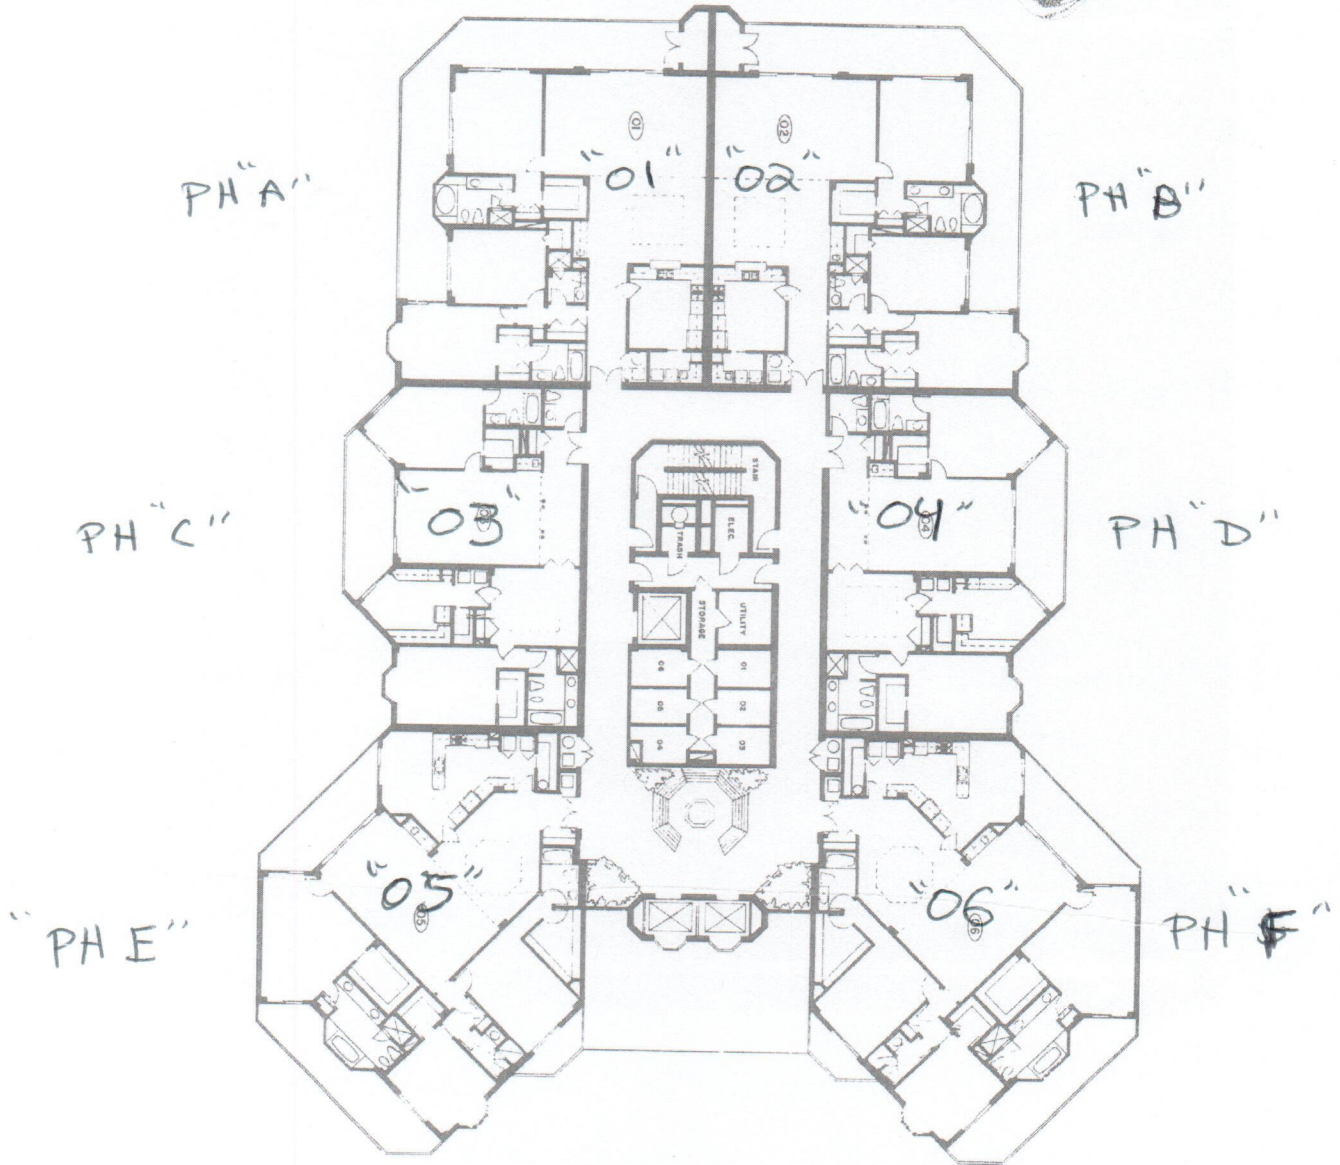

# Duchess

MARCO ISLAND

Beach

TYPICAL FLOOR PLAN

# Bucness

MARCO ISLAND

Beach

01 & 02

Front Units  
3 Bedroom / 3 Bath  
2,075 sq. ft.

NOTE: ALL DIMENSIONS APPROXIMATE

APARTMENT 01 and 02

# Duchess

MARCO ISLAND

03 & 04 units  
2 Bedroom 2 1/2 Bath  
1,664 sq. ft  
Beach

APARTMENT 03 and 04

05 & 06 units  
3 Bedroom 3 Bath  
2450 sq. ft.