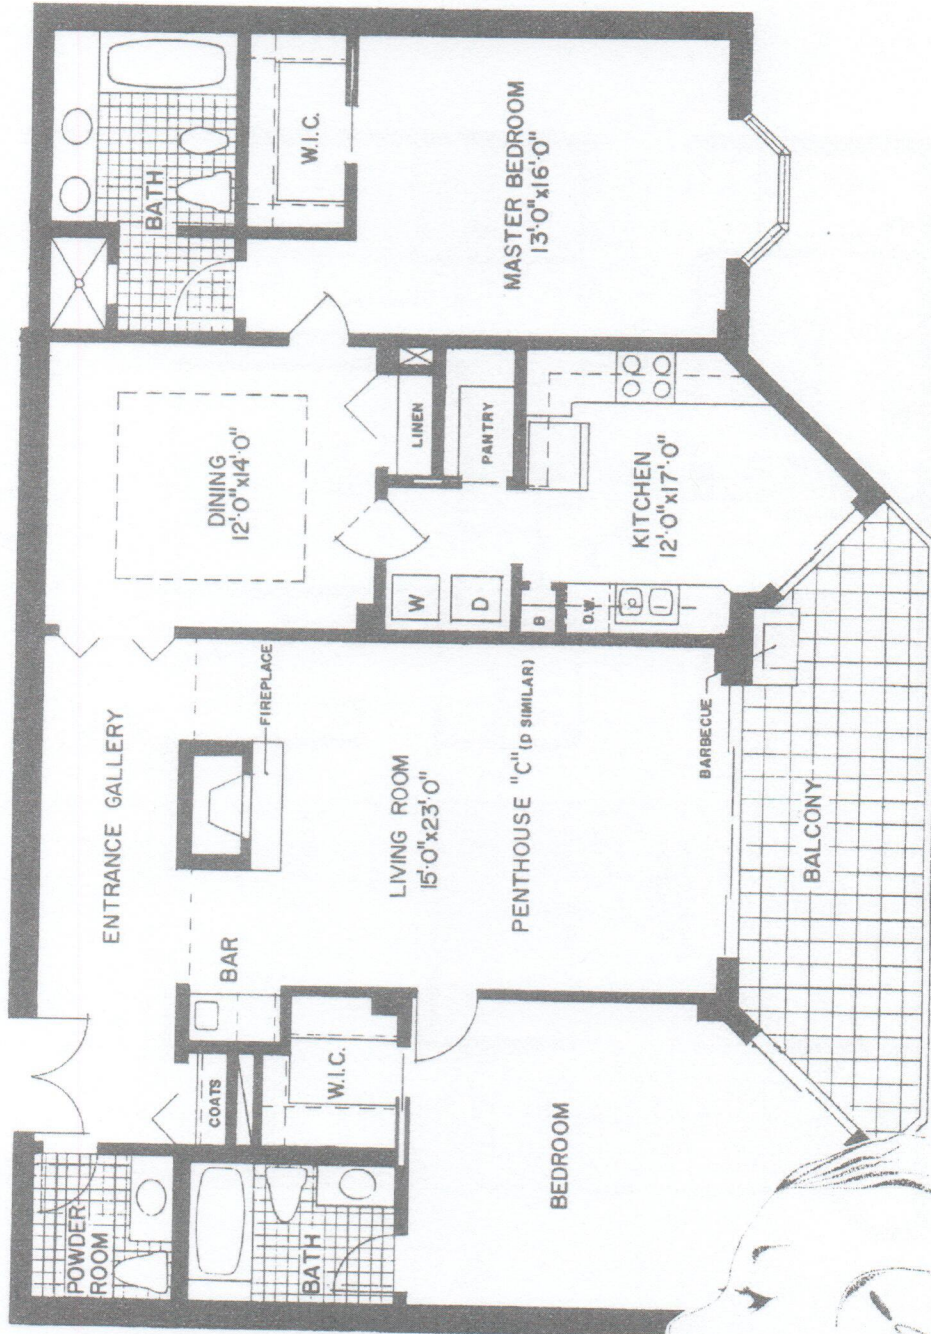

# Duchess

MARCO ISLAND

Beach

TYPICAL FLOOR PLAN

# Bucness

MARCO ISLAND

Beach

01 & 02

Front Units  
3 Bedroom / 3 Bath  
2,075 sq. ft.

NOTE: ALL DIMENSIONS APPROXIMATE

APARTMENT 01 and 02

# Duchess

MARCO ISLAND

PENTHOUSE A

# Duchess

MARCO ISLAND

PENTHOUSE C