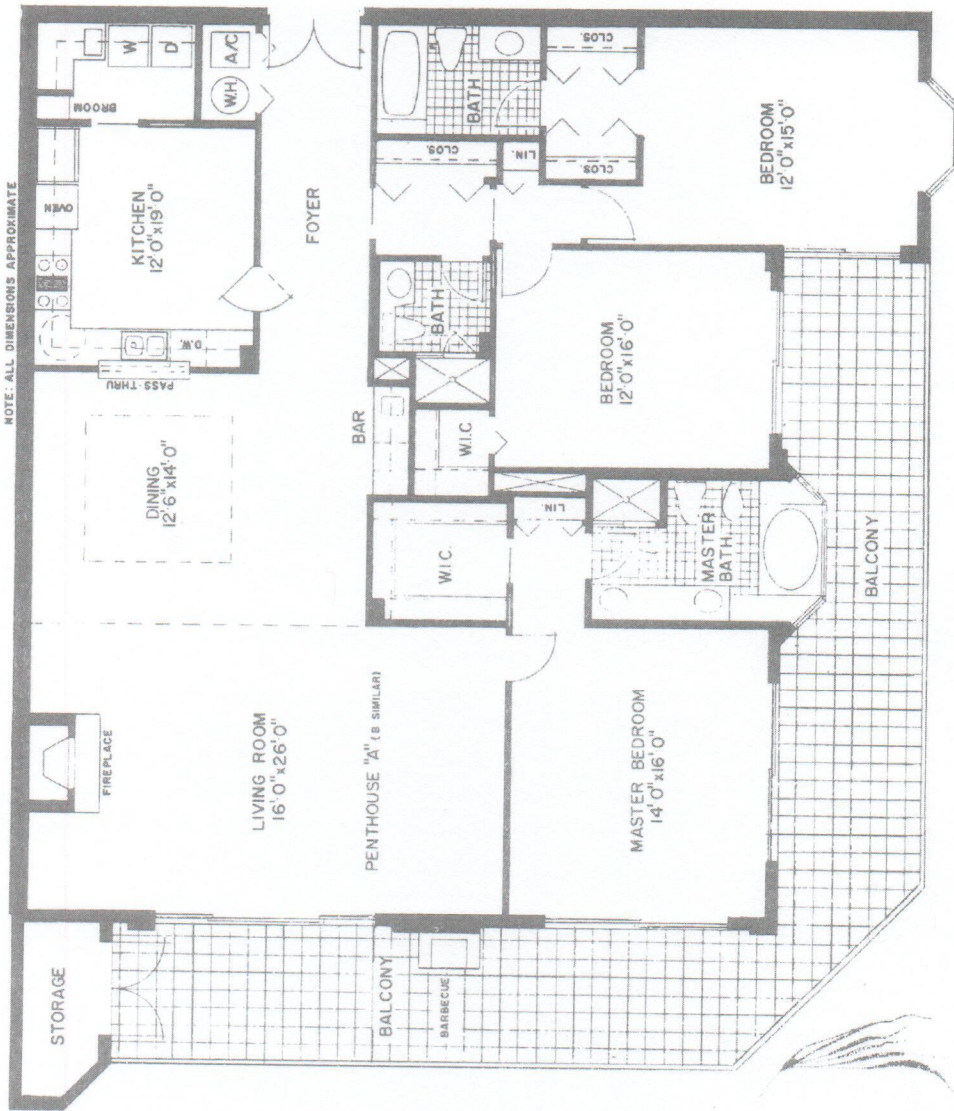

# Duchess

MARCO ISLAND

Beach

TYPICAL FLOOR PLAN

# Bucness

MARCO ISLAND

Beach

01 & 02

Front Units  
3 Bedroom / 3 Bath  
2,075 sq. ft.

NOTE: ALL DIMENSIONS APPROXIMATE

APARTMENT 01 and 02

# Duchess

MARCO ISLAND

03 & 04 units  
2 Bedroom 2 1/2 Bath  
1,664 sq. ft  
Beach

APARTMENT 03 and 04

05 & 06 units  
3 Bedroom 3 Bath  
2450 sq. ft.

# Duchess

MARCO ISLAND

PENTHOUSE A