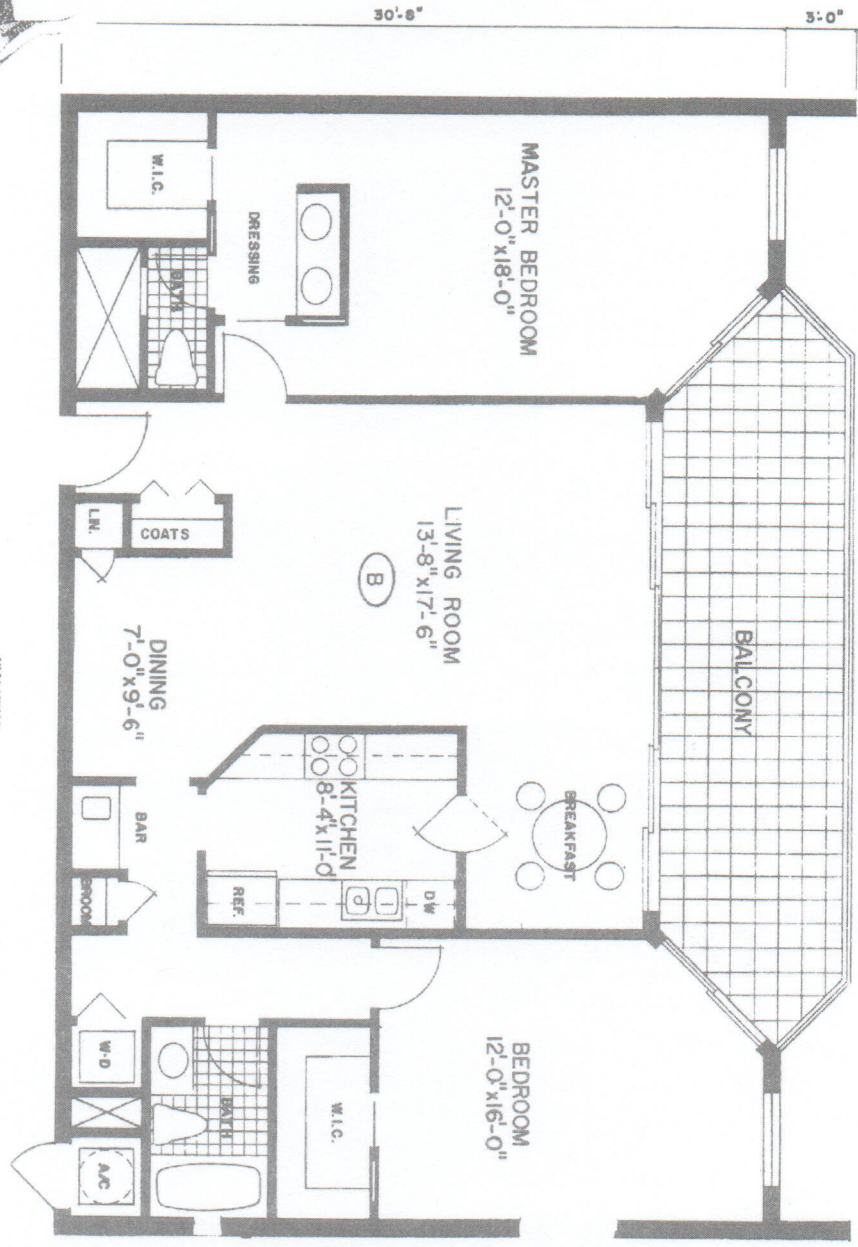

BEACH VILLA