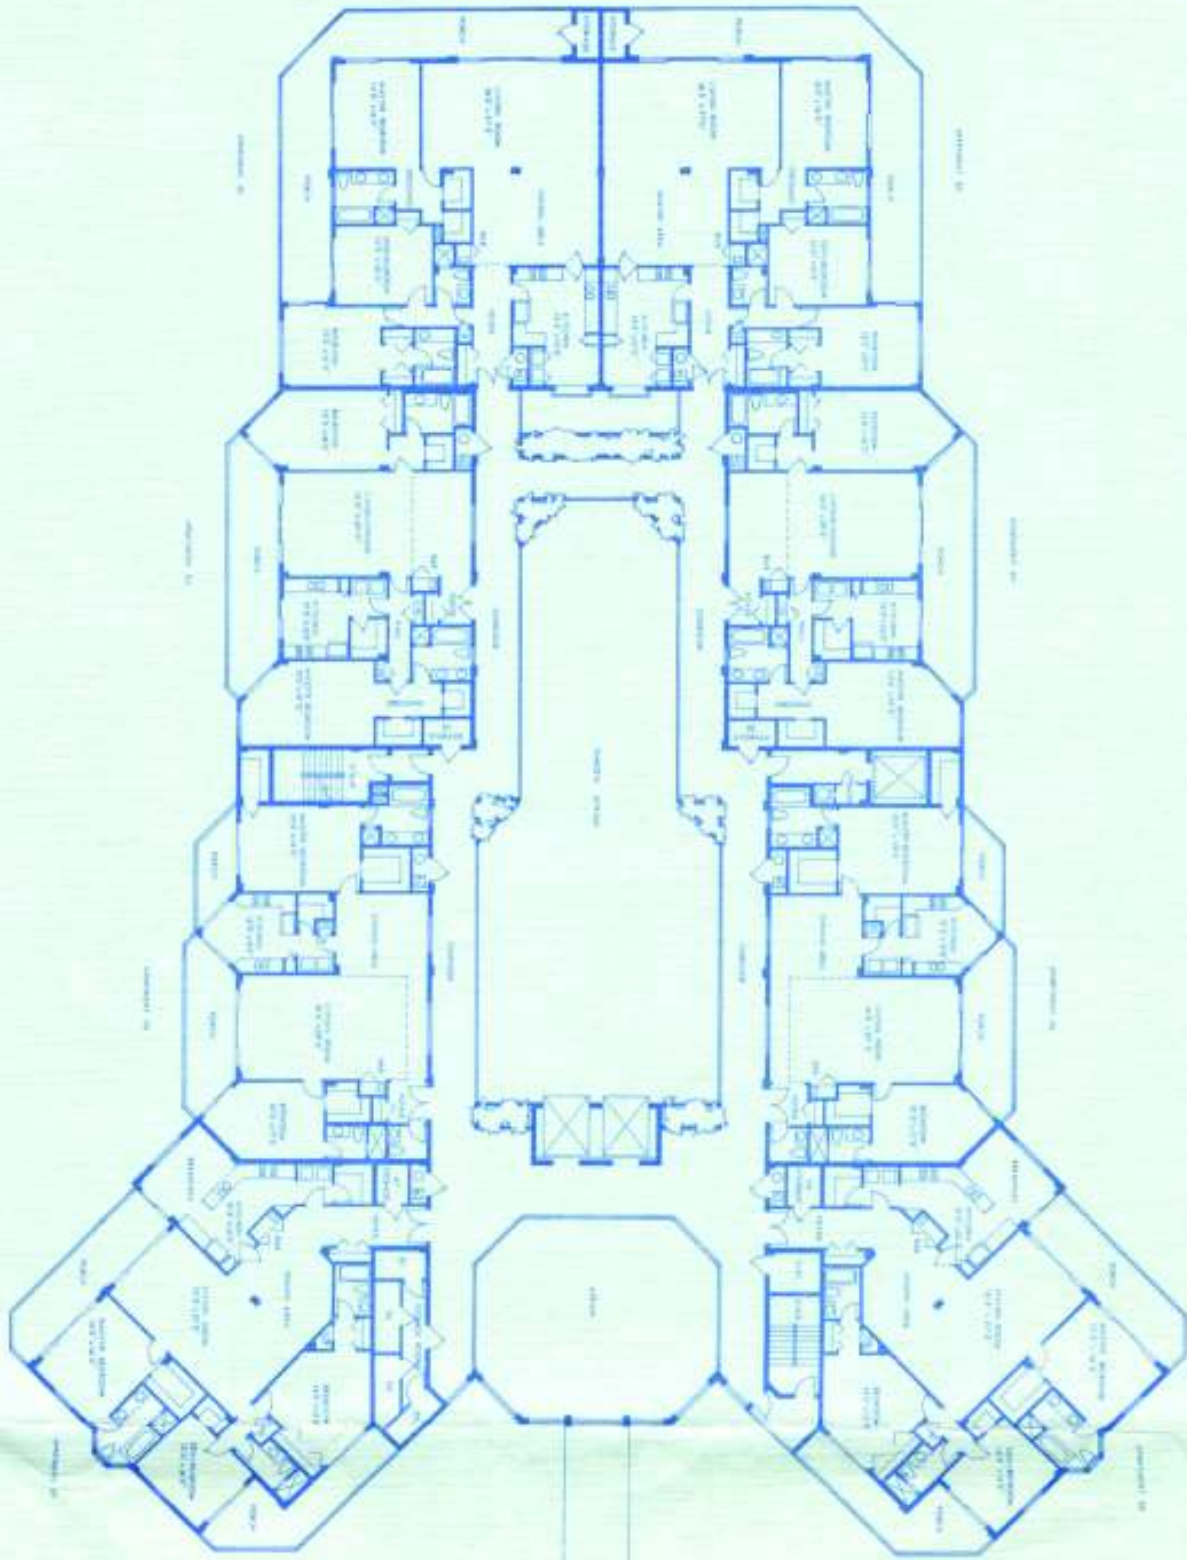

GULF OF MEXICO

BEACH

SOUTH COLLIER BOULEVARD

SITE PLAN

THE PRINCE
Marco's Finest Residence

TYPICAL FLOOR PLAN

THE PRINCE
Marco's Finest Residence

APARTMENT 01 FLOOR PLAN

THE PRINCE
Marco's Finest Residence

APARTMENT 02 FLOOR PLAN

THE PRINCE
Marco's Finest Residence

APARTMENT 03 FLOOR PLAN

THE PRINCE
Marco's Finest Residence

APARTMENT 04 FLOOR PLAN

THE PRINCE
Marco's Finest Residence

APARTMENT 05 FLOOR PLAN

THE PRINCE
Marco's Finest Residence

APARTMENT 06 FLOOR PLAN

THE PRINCE
Marco's Finest Residence

APARTMENT 07 FLOOR PLAN

THE PRINCE
Marco's Finest Residence

APARTMENT 08 FLOOR PLAN