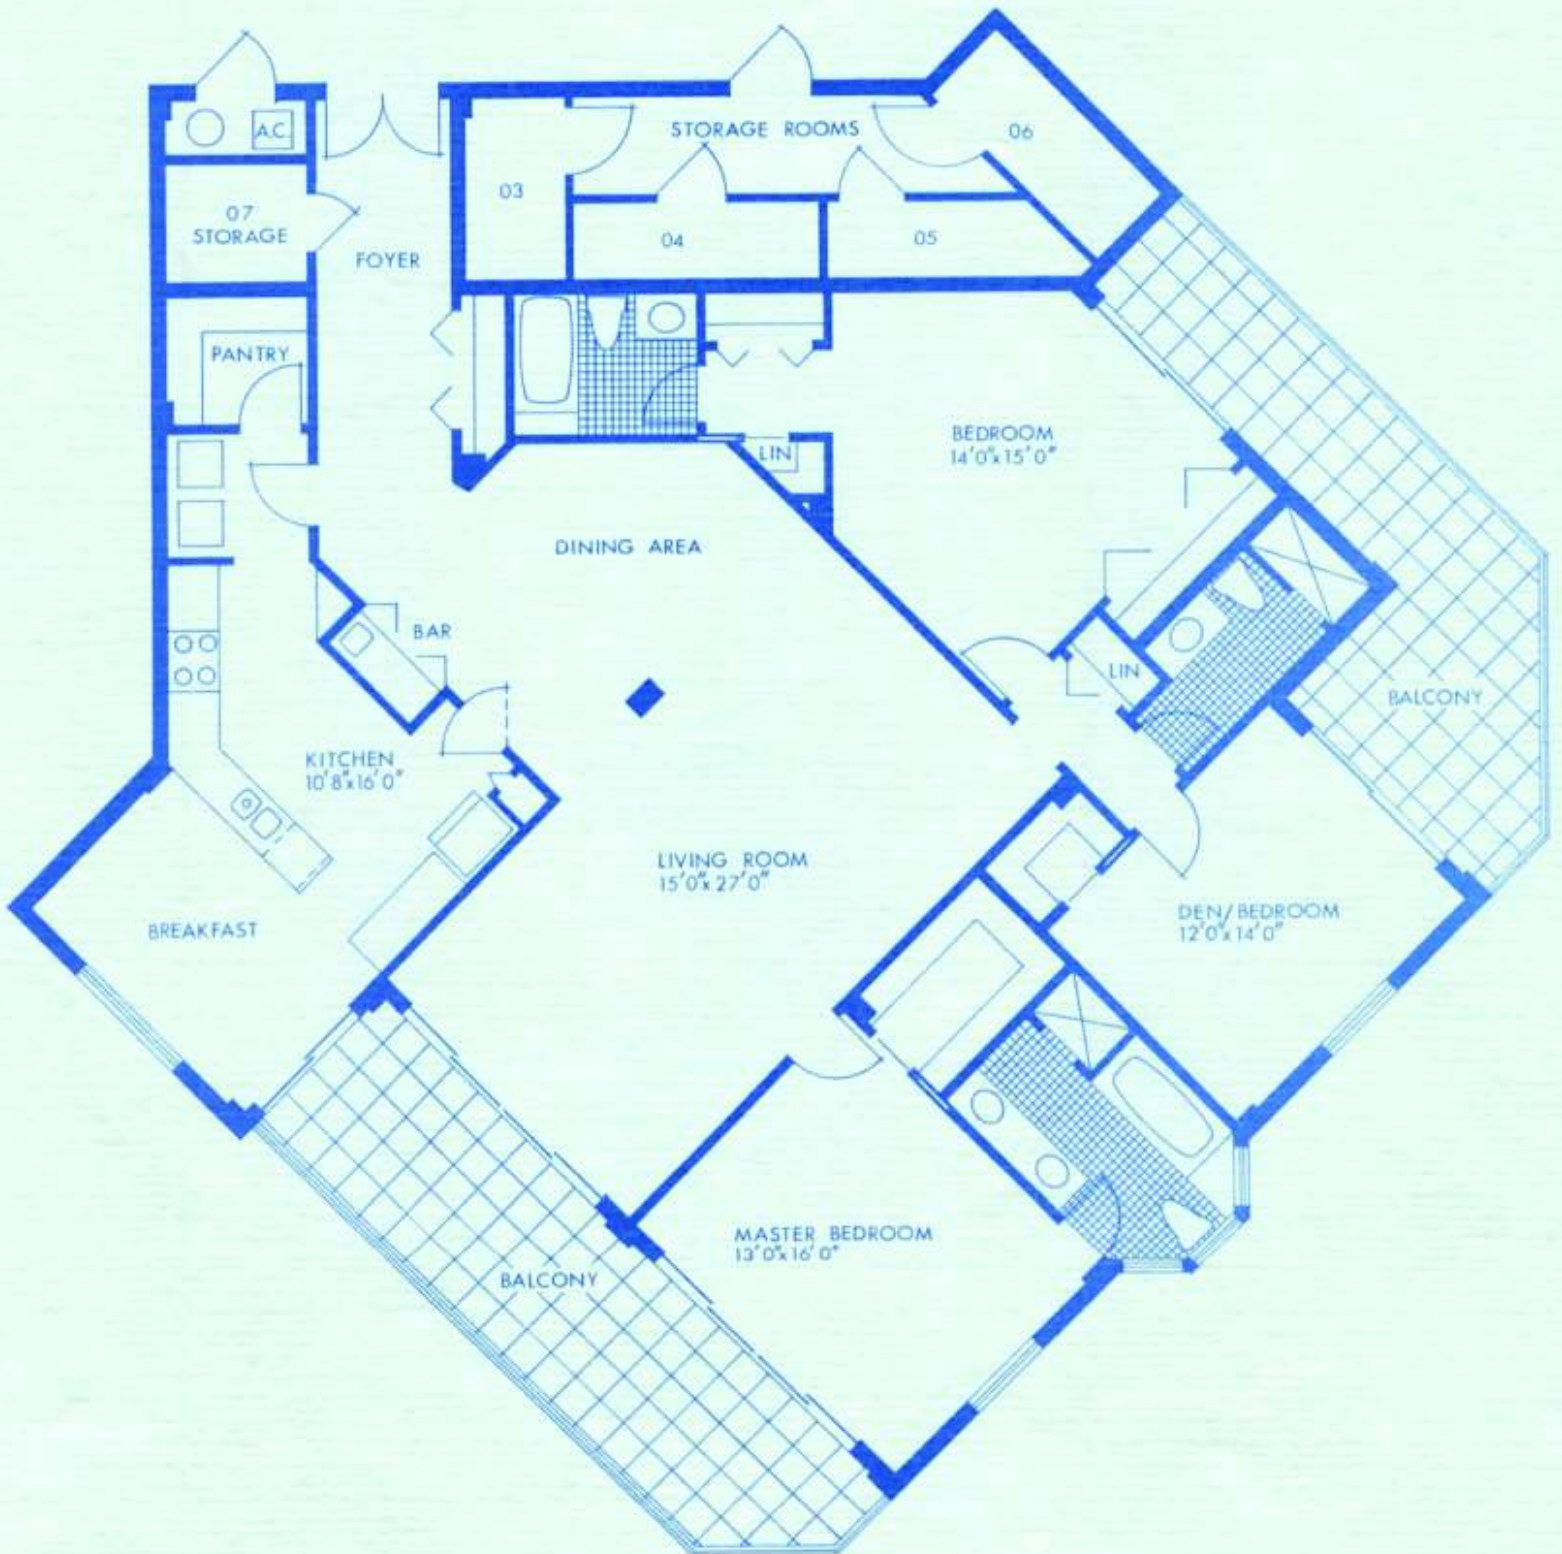

GULF OF MEXICO

BEACH

SOUTH COLLIER BOULEVARD

SITE PLAN

THE PRINCE
Marco's Finest Residence

TYPICAL FLOOR PLAN

THE PRINCE
Marco's Finest Residence

APARTMENT 01 FLOOR PLAN

THE PRINCE
Marco's Finest Residence

APARTMENT 02 FLOOR PLAN

THE PRINCE
Marco's Finest Residence

APARTMENT 03 FLOOR PLAN

THE PRINCE
Marco's Finest Residence

APARTMENT 04 FLOOR PLAN

THE PRINCE
Marco's Finest Residence

APARTMENT 05 FLOOR PLAN

THE PRINCE
Marco's Finest Residence

APARTMENT 06 FLOOR PLAN

THE PRINCE
Marco's Finest Residence

APARTMENT 07 FLOOR PLAN

THE PRINCE
Marco's Finest Residence

APARTMENT 08 FLOOR PLAN